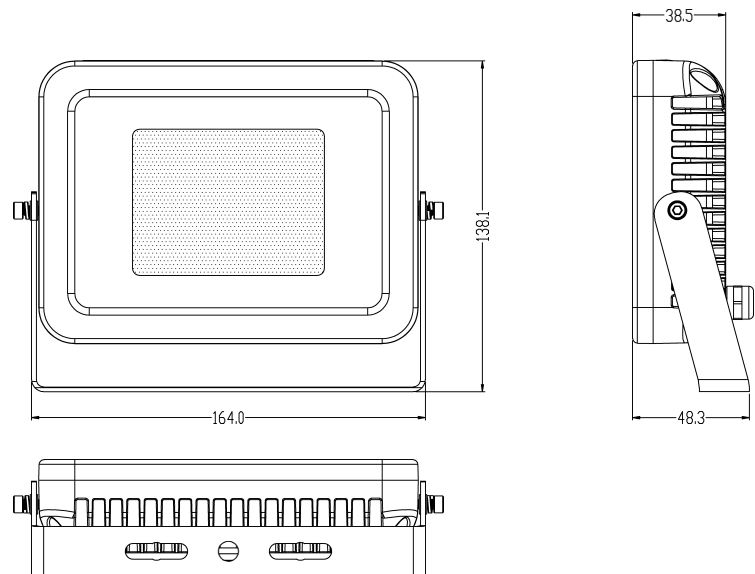

IMMEDIATE RESTART

These lights can be restarted immediately after being switched on.

SPECIFICATIONS

Power	20W
Input Voltage	220-240V AC 50/60Hz
Driver	Housed internally - Meanwell Driver with Surge Protection
LED Chips	Epistar™ (Made in Taiwan)
Colour Temperature	3000K (CRI - 70)
Lumens	1,800 lm
Beam Angle	90°
Life Span	50,000 hours
Fixture Material	Aluminium Alloy
Frame Colour	Grey
IP Rating	IP66
Reflector Type	Toughened Glass
Connections	Flex & plug supplied (1.4m)